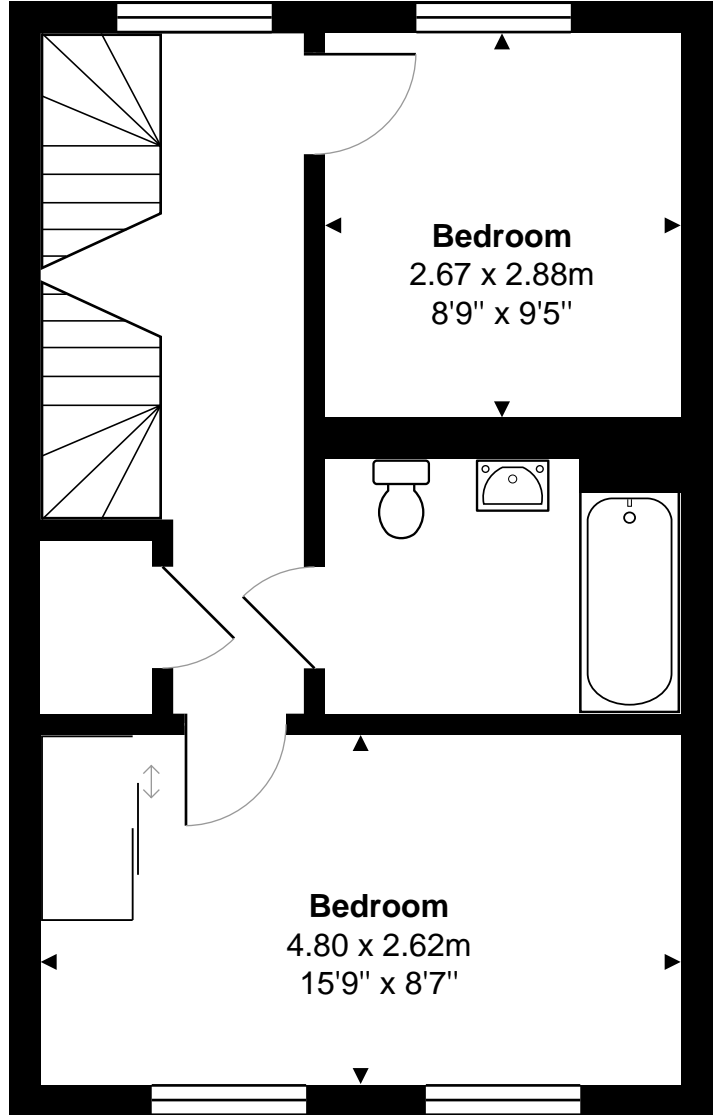

9 Percy Terrace, Riverside, BATH

Total Area: 151.3 m² ... 1629 ft²

All measurements are approximate and for display purposes only