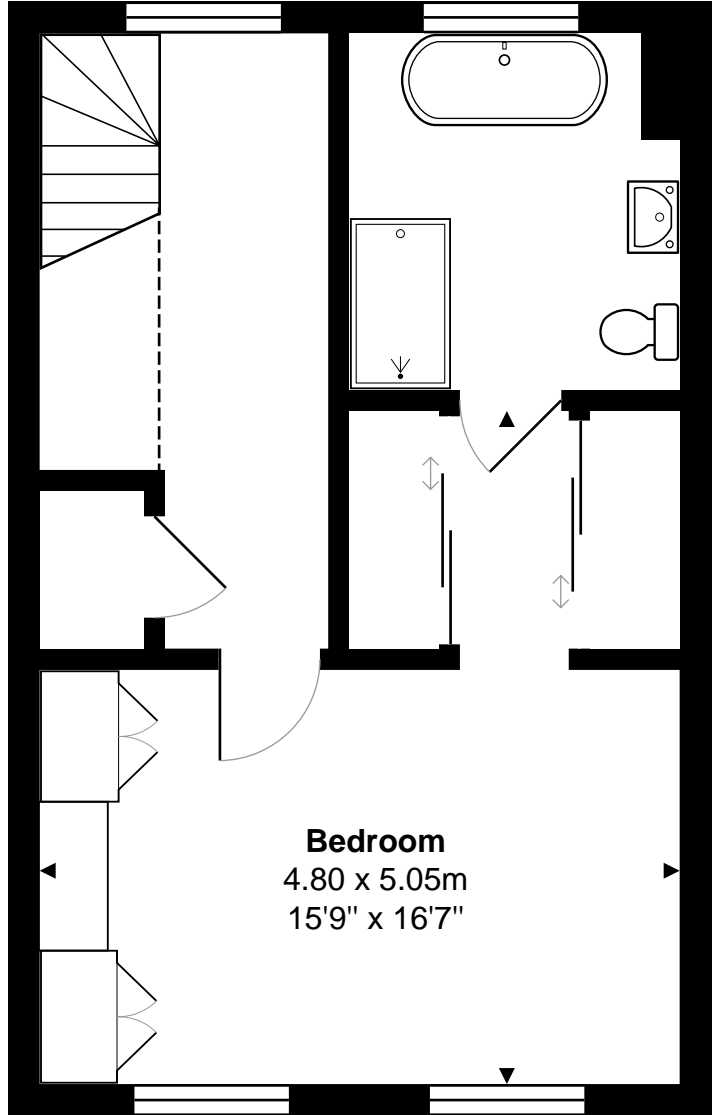

9 Percy Terrace, Riverside, BATH

Total Area: 151.3 m² ... 1629 ft²

All measurements are approximate and for display purposes only