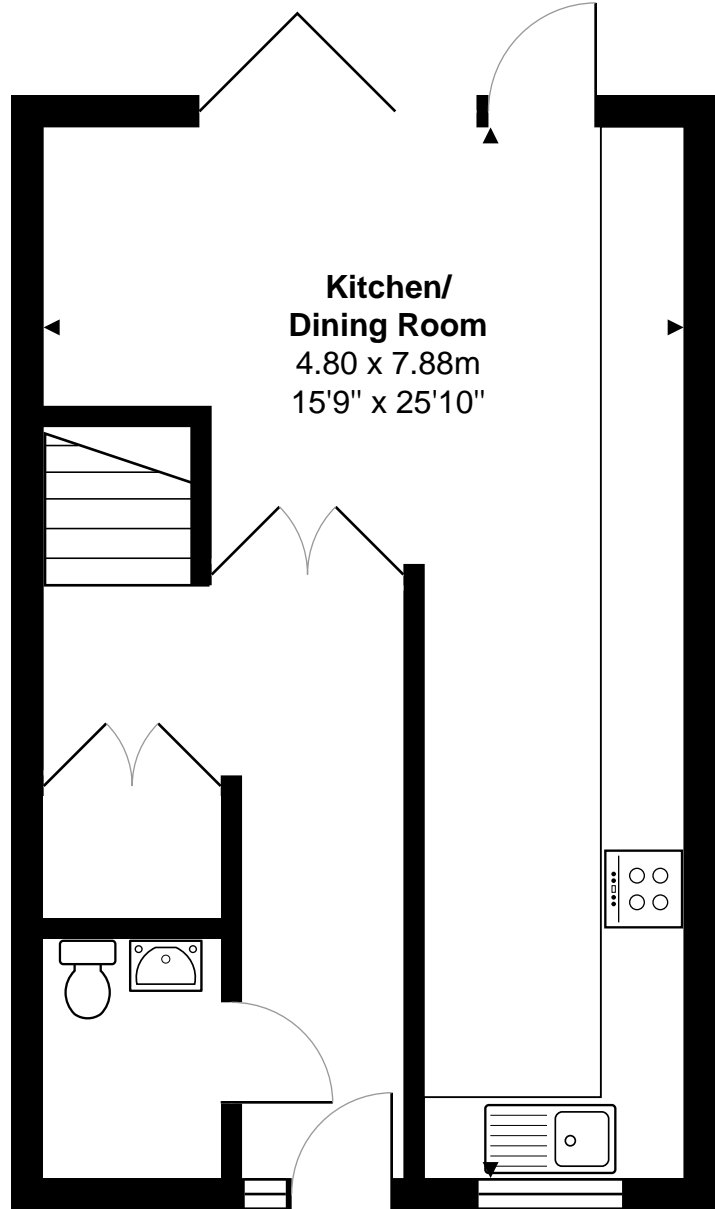

9 Percy Terrace, Riverside, BATH

Total Area: 151.3 m² ... 1629 ft²

All measurements are approximate and for display purposes only