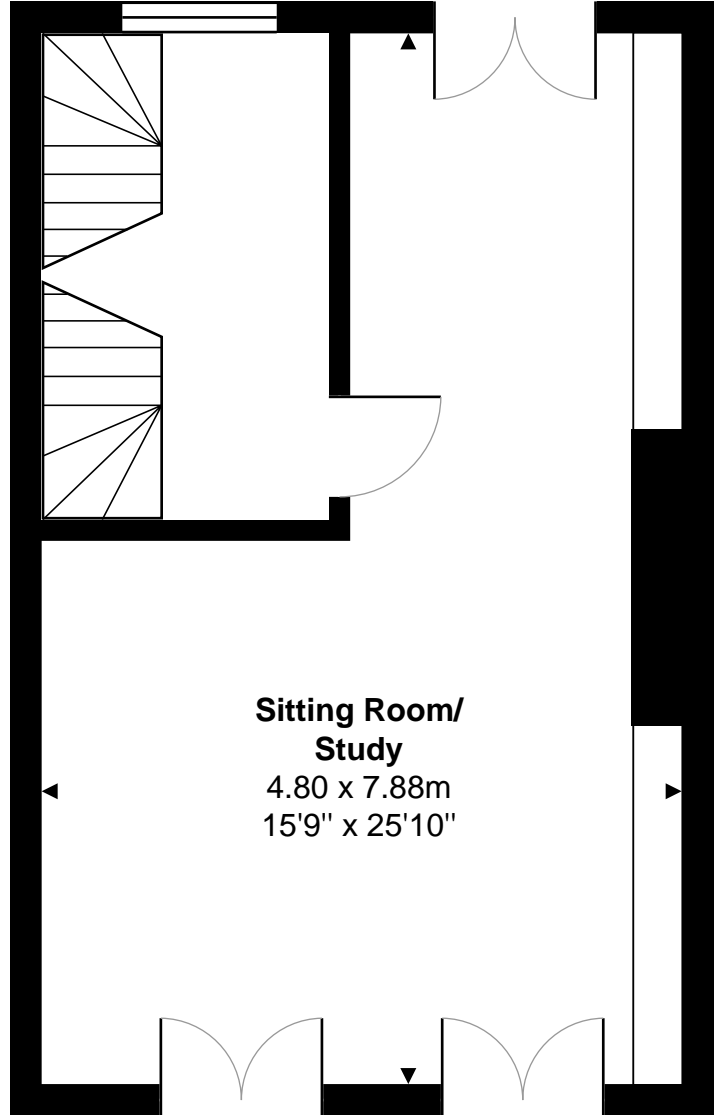

9 Percy Terrace, Riverside, BATH

Total Area: 151.3 m² ... 1629 ft²

All measurements are approximate and for display purposes only