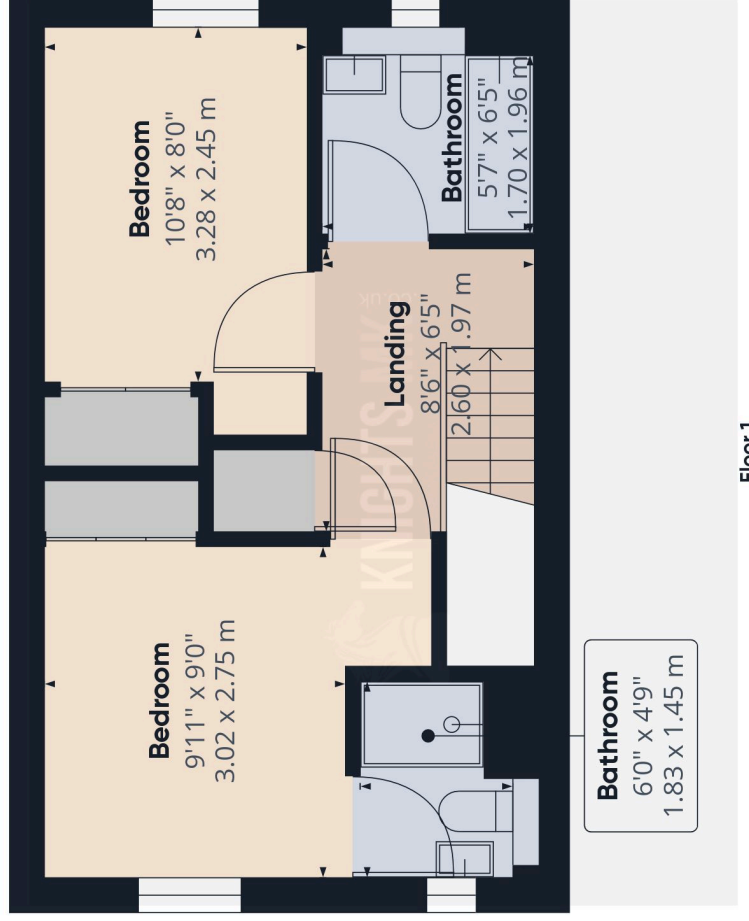

Floor 0

Approximate total area⁽¹⁾

693.71 ft²

64.45 m²

Floor 1

(1) Excluding balconies and terraces

While every attempt has been made to ensure accuracy, all measurements are approximate, not to scale. This floor plan is for illustrative purposes only.