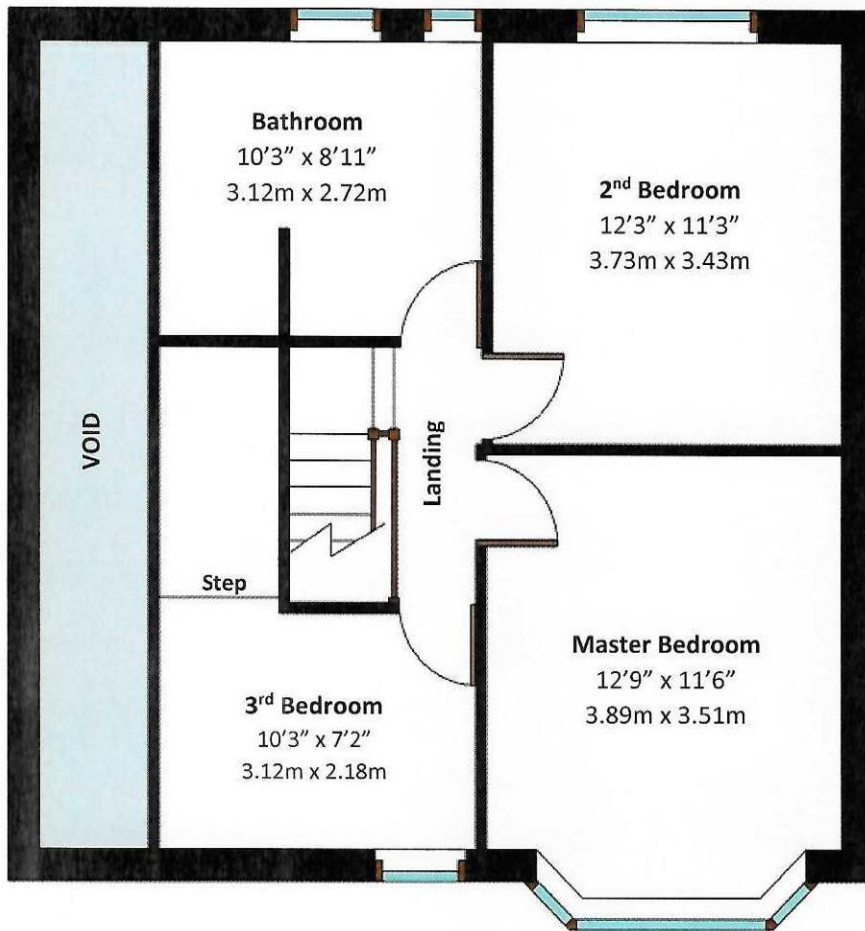

Ground Floor area approx....764 sq.ft (71 sq.m)

Total house floor area approx....1227 sq.ft (114 sq.m)

## 2D Floor Plan

Floor plans are for illustrative purposes only and should be used as such by a prospective purchaser. Measurements are approximate and no responsibility is taken for any error, omission or mis-statement and should not be relied upon for the purchase of carpets or any other fixtures or fittings.

First Floor area approx....463 sq.ft (343sq.m)  
Total house floor area approx... 1227 sq.ft (114 sq.m)