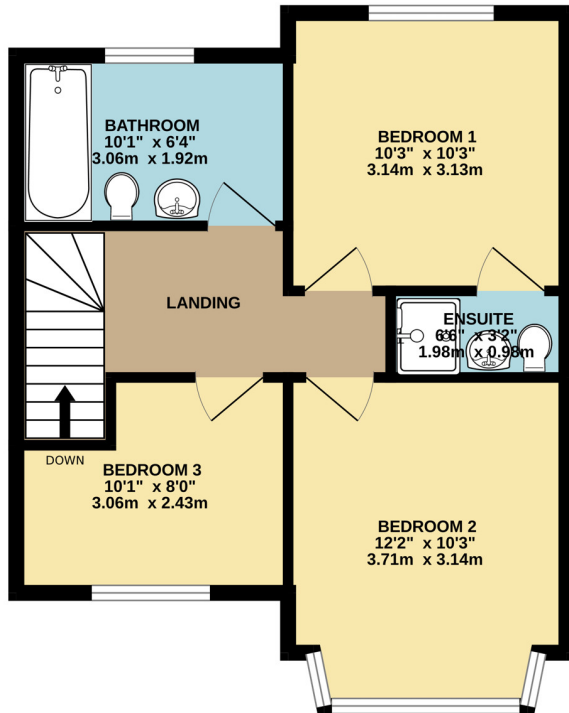

GROUND FLOOR
496 sq.ft. (46.0 sq.m.) approx.

1ST FLOOR
459 sq.ft. (42.7 sq.m.) approx.

TOTAL FLOOR AREA : 955 sq.ft. (88.7 sq.m.) approx.

Whilst every attempt has been made to ensure the accuracy of the floorplan contained here, measurements of doors, windows, rooms and any other items are approximate and no responsibility is taken for any error, omission or mis-statement. This plan is for illustrative purposes only and should be used as such by any prospective purchaser. The services, systems and appliances shown have not been tested and no guarantee as to their operability or efficiency can be given.