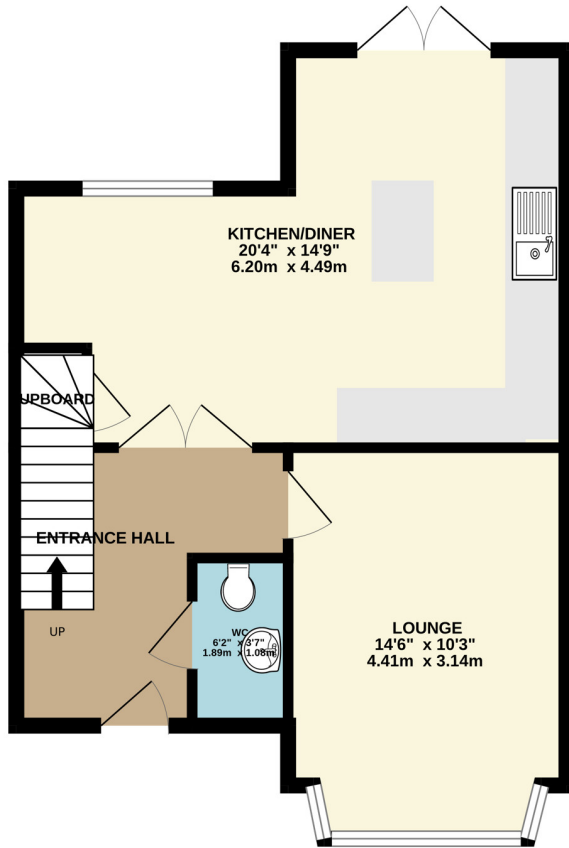

GROUND FLOOR
496 sq.ft. (46.0 sq.m.) approx.

1ST FLOOR
459 sq.ft. (42.7 sq.m.) approx.

TOTAL FLOOR AREA : 955 sq.ft. (88.7 sq.m.) approx.

Whilst every attempt has been made to ensure the accuracy of the floorplan contained here, measurements of doors, windows, rooms and any other items are approximate and no responsibility is taken for any error, omission or mis-statement. This plan is for illustrative purposes only and should be used as such by any prospective purchaser. The services, systems and appliances shown have not been tested and no guarantee as to their operability or efficiency can be given.