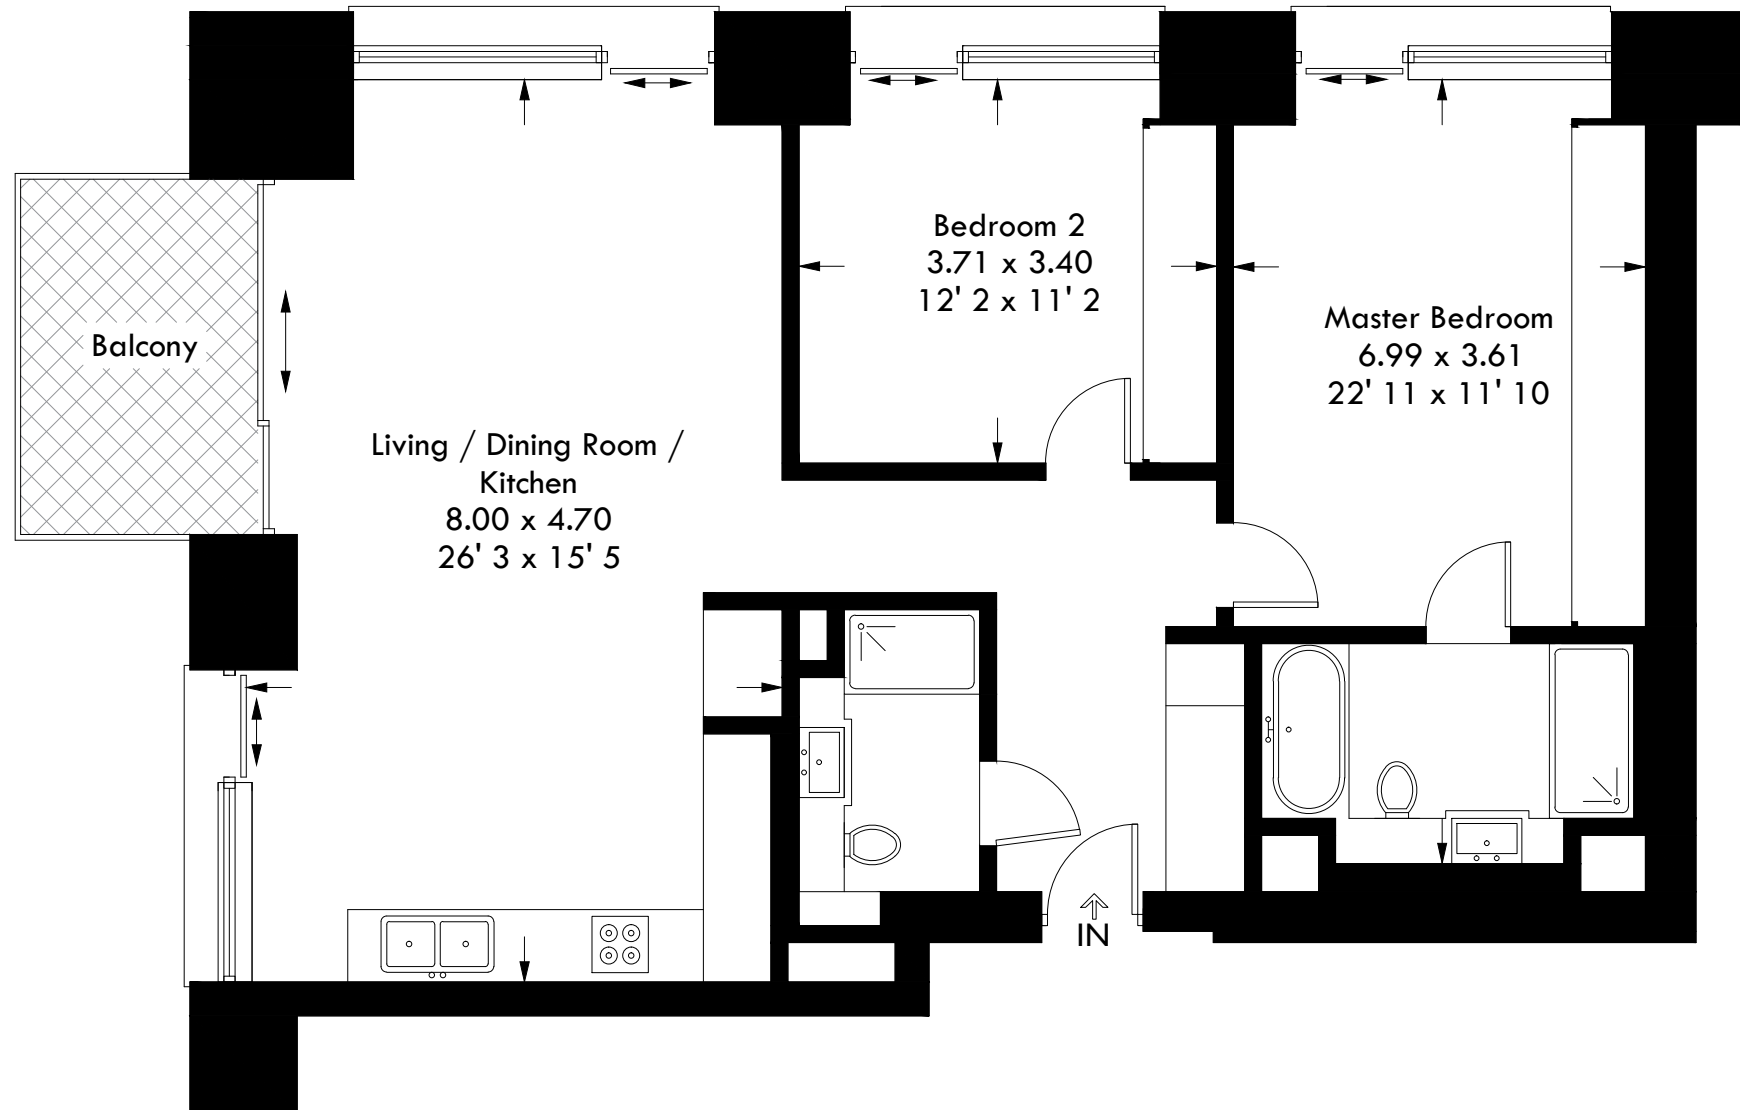

Casson Square

Approximate Gross Internal Area = 983 sq ft / 91.3 sq m

Not to scale, for guidance only and must not be relied upon as a statement of fact
All measurements and areas are approximate only and have been prepared in
accordance with the current edition of the RICS Code of Measuring Practice