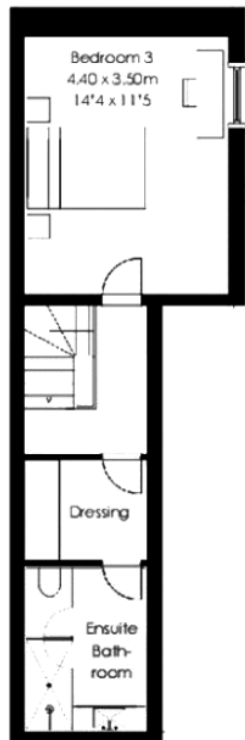

CADOGAN SQUARE

SW1X

Total GIA: 175m²/ 1891.75ft²

Mezzanine Level

First Floor