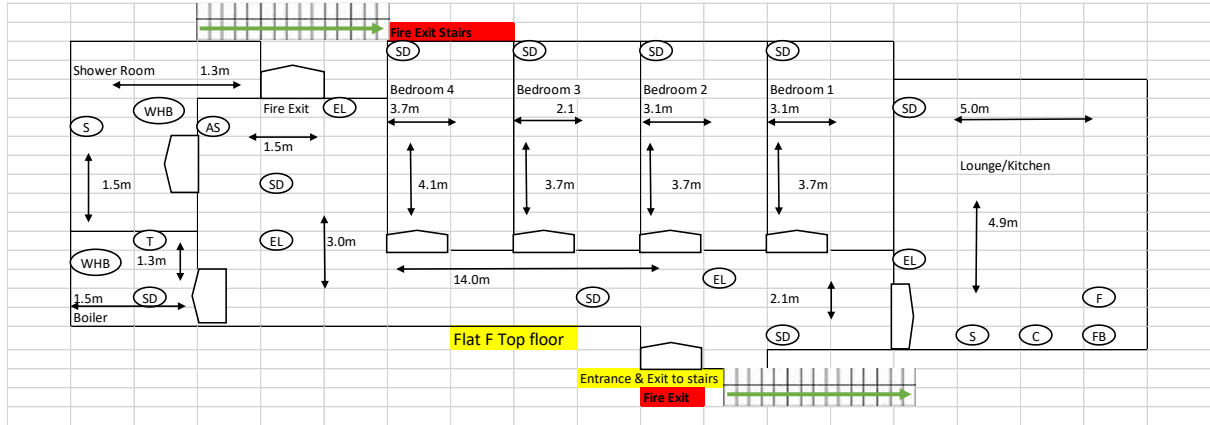

Flat F Millhouse Stoney Street Nottingham NG1 1LS

Key guide –

| | |
|---|--------------------|
| | |
|  | Fire Door |
| | |
|  | Emergency Lighting |
| | |
|  | Smoke Detector |
| | |
|  | Heat Detector |
| | |
|  | Alarm Sounder |
| | |
|  | Call Point |
| | |
|  | Fire Blanket |
| | |
|  | Water Extinguisher |
| | |
|  | Foam Extinguisher |
| | |
|  | Shower |
| | |
|  | Water Closet |
| | |
|  | Cooker |
| | |
|  | Sink |
| | |
|  | Fridge |
| | |
|  | Bath |
| | |
|  | Wash Hand Basin |
| | |
|  | Fire Alarm Panel |
| | |
|  | Door |