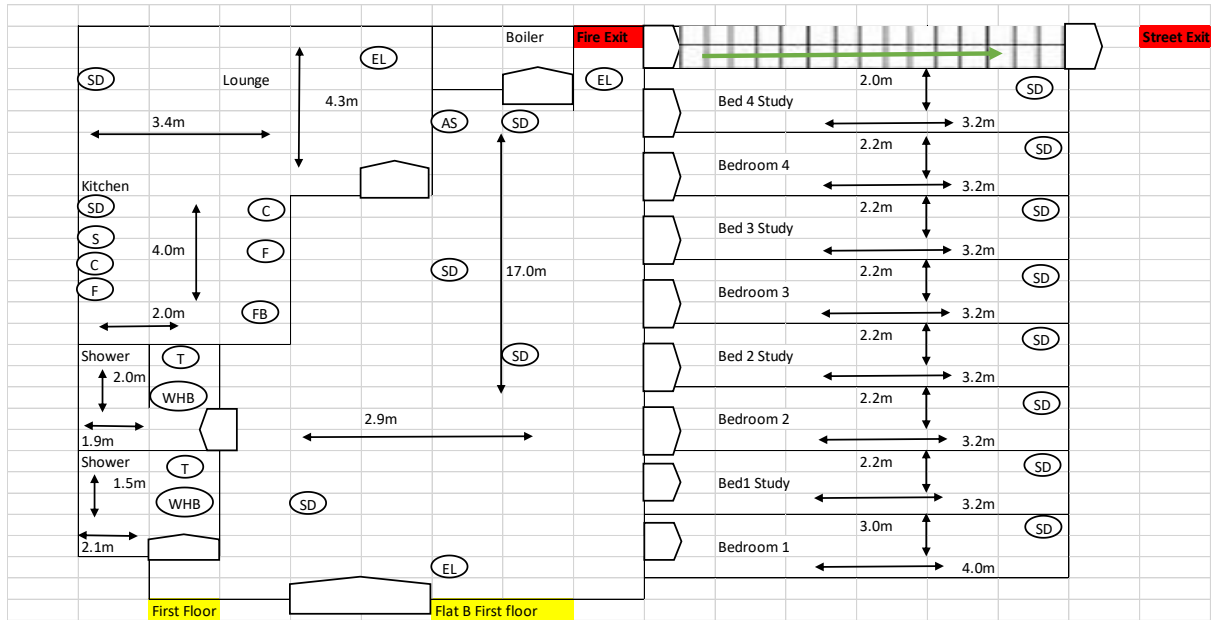

Flat B Millhouse Stoney Street Nottingham NG1 1LS

Key guide –

	Fire Door
	Emergency Lighting
	Smoke Detector
	Heat Detector
	Alarm Sounder
	Call Point
	Fire Blanket
	Water Extinguisher
	Foam Extinguisher
	Shower
	Water Closet
	Cooker
	Sink
	Fridge
	Bath
	Wash Hand Basin
	Fire Alarm Panel
	Door