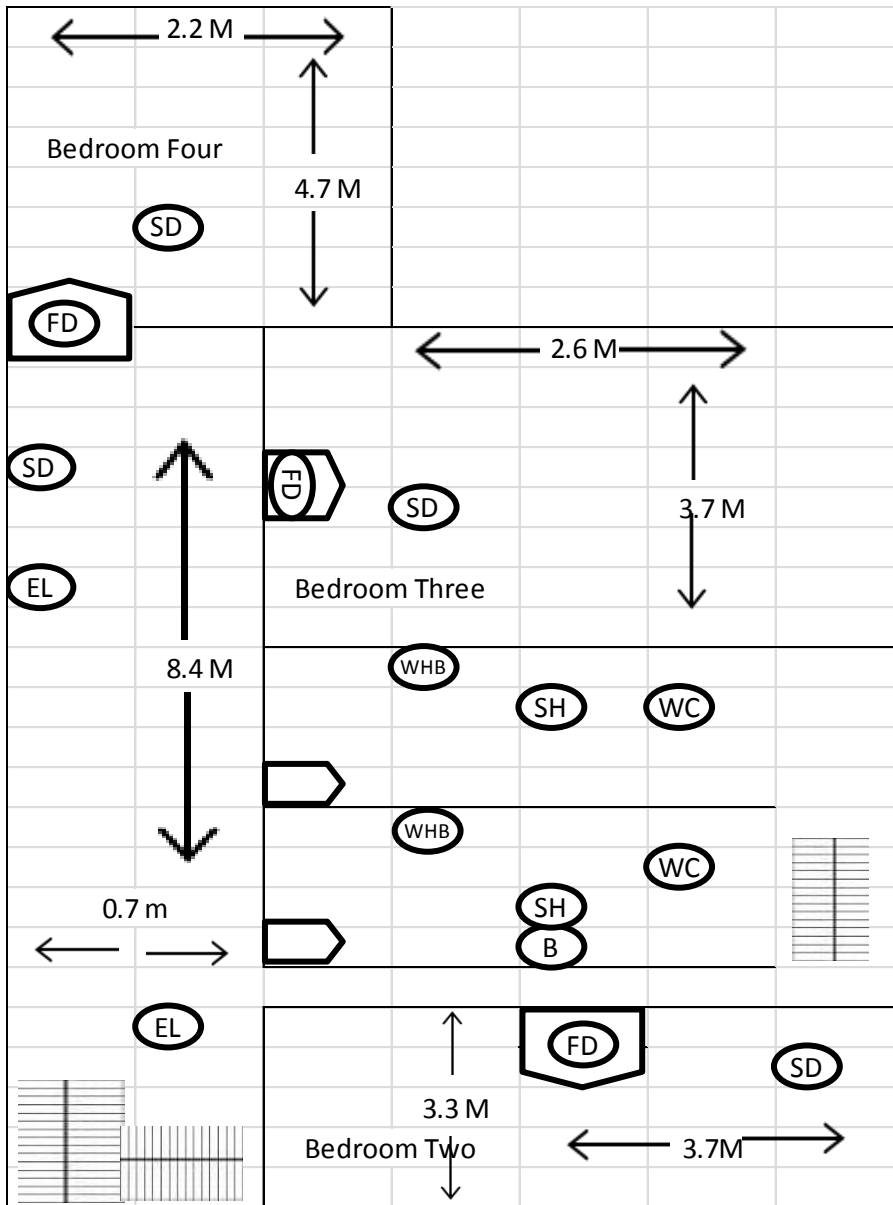

Floor Plan – 5 Frederick Grove Lenton Nottingham NG7 1SG

Symbol Keys – Ground Floor

Second Floor

Third Floor