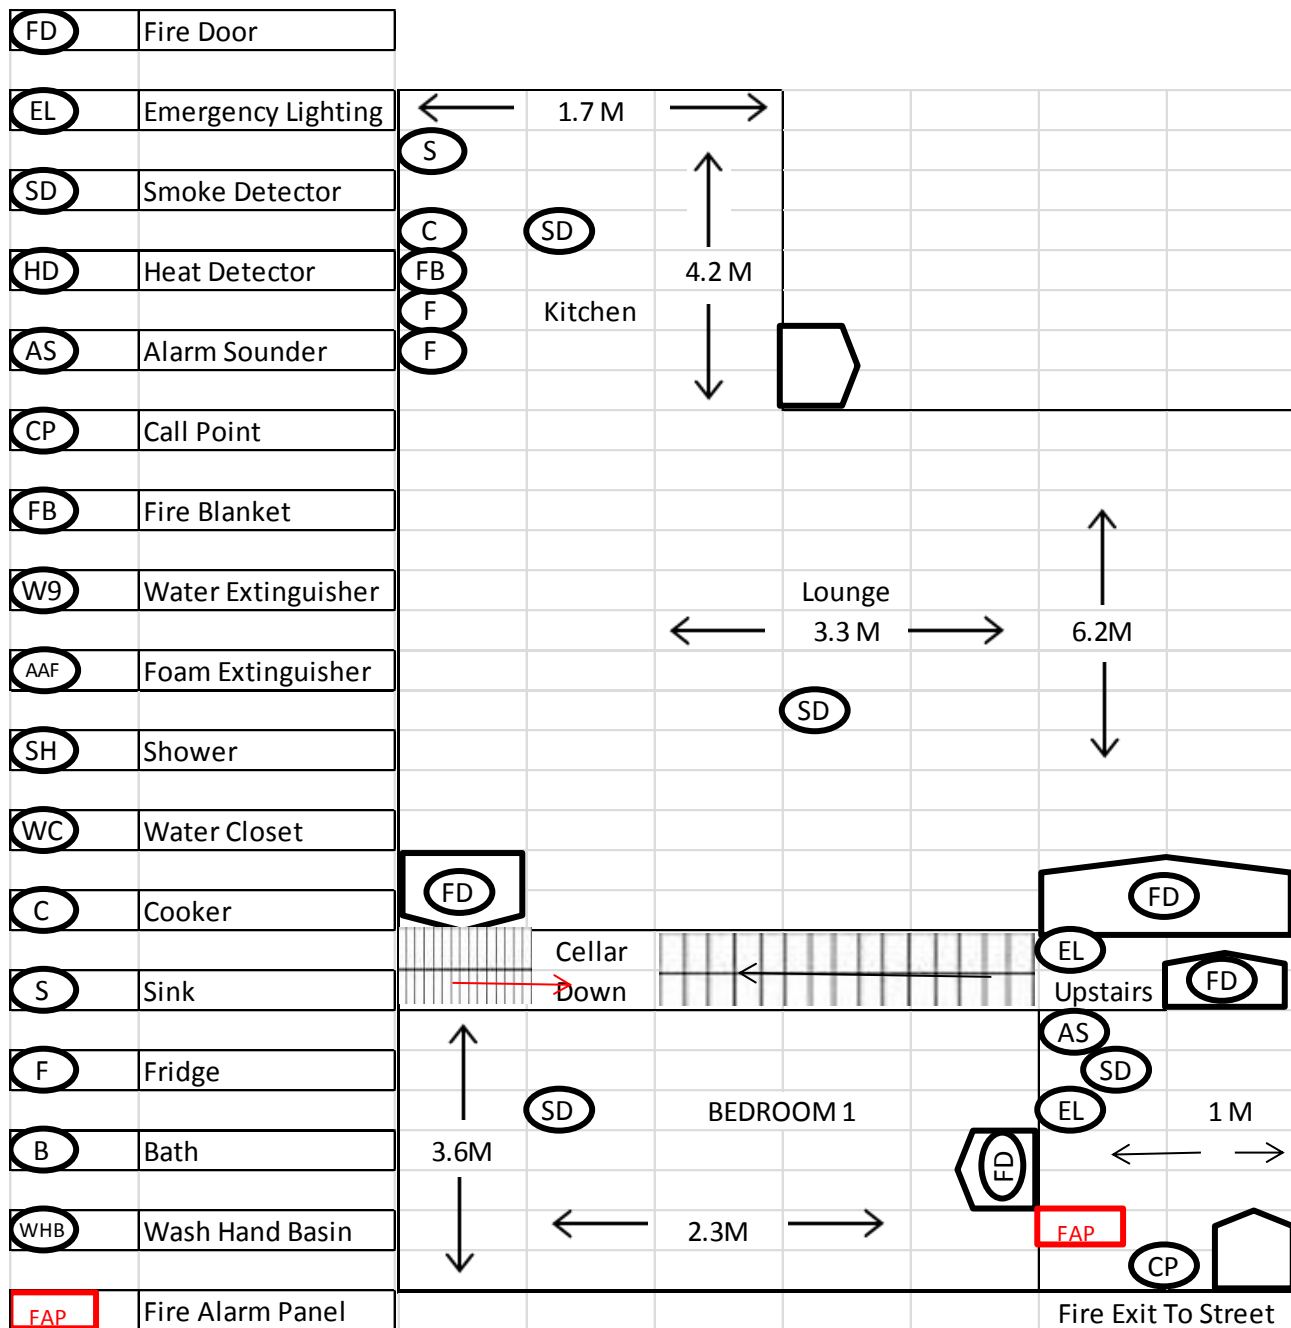

Floor Plan – 5 Frederick Grove Lenton Nottingham NG7 1SG

Symbol Keys – Ground Floor

Second Floor

Third Floor