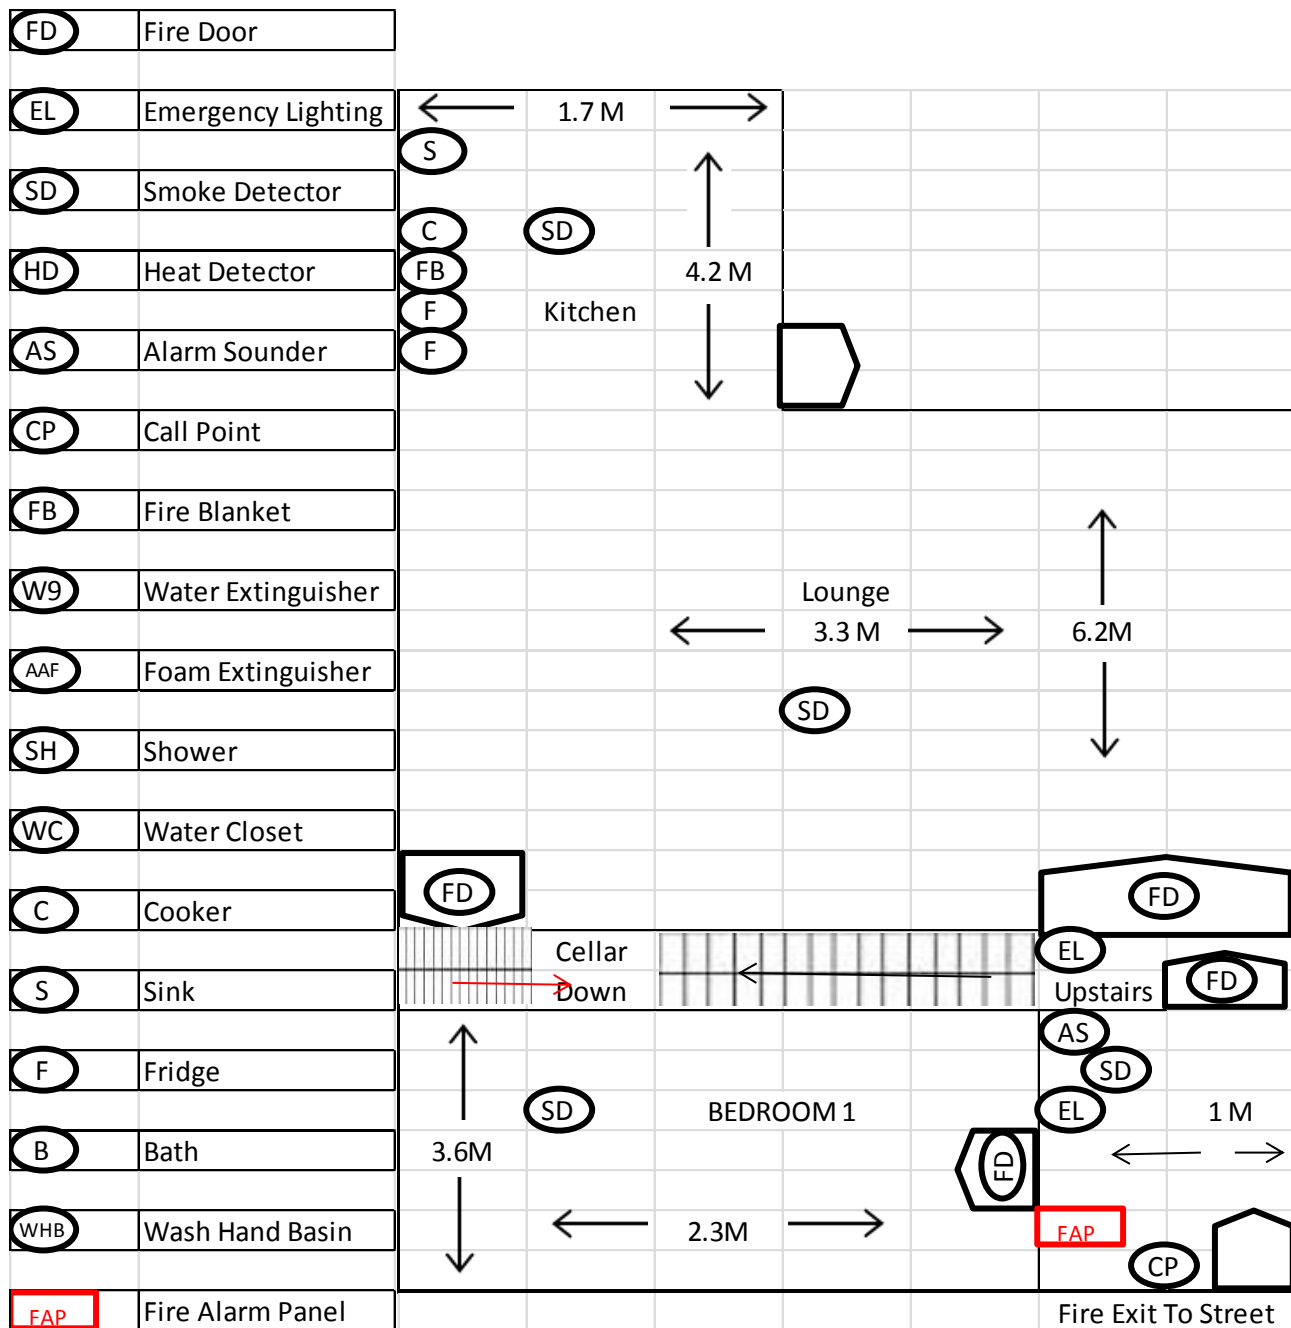

# Floor Plan – 9 Frederick Grove Lenton Nottingham NG7 1SG

## Symbol Keys – Ground Floor

# Second Floor

# Third Floor