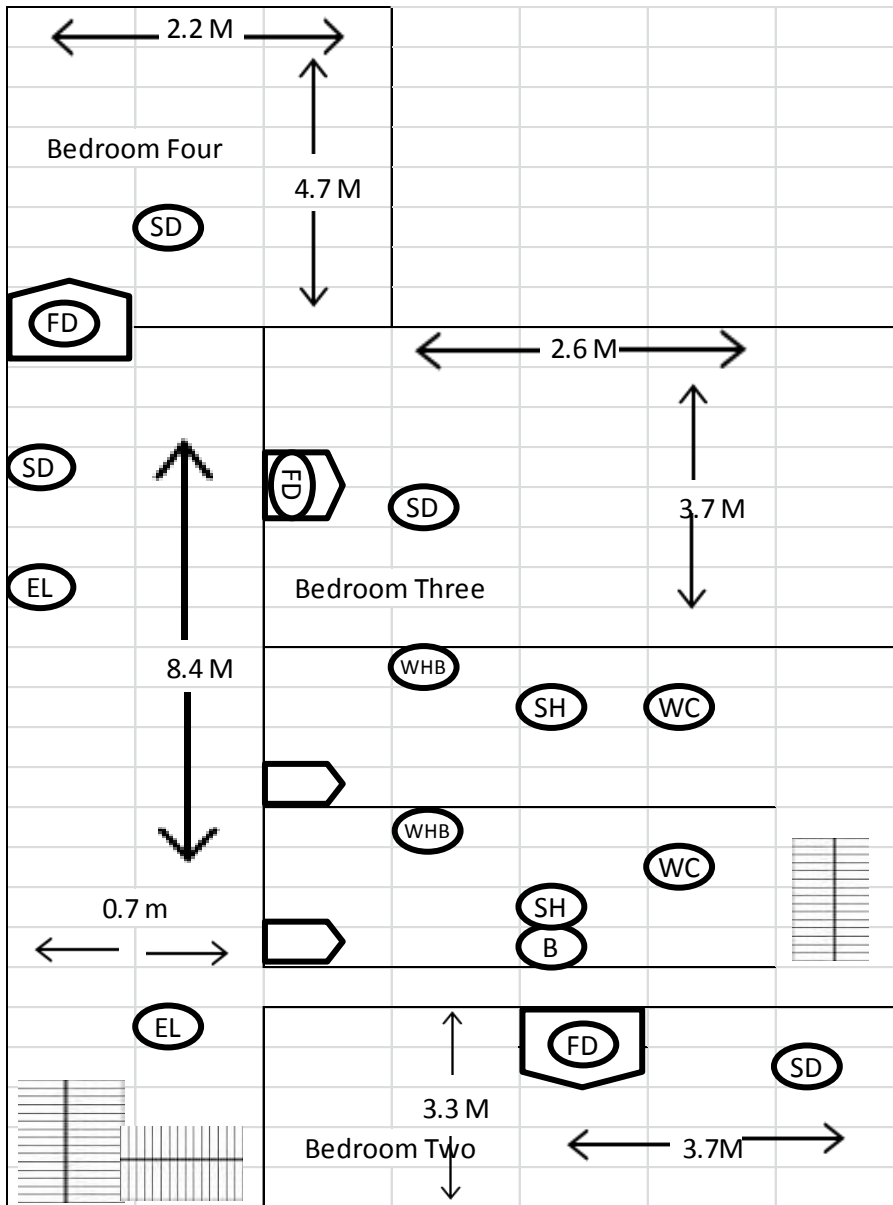

# Floor Plan – 9 Frederick Grove Lenton Nottingham NG7 1SG

## Symbol Keys – Ground Floor

# Second Floor

# Third Floor