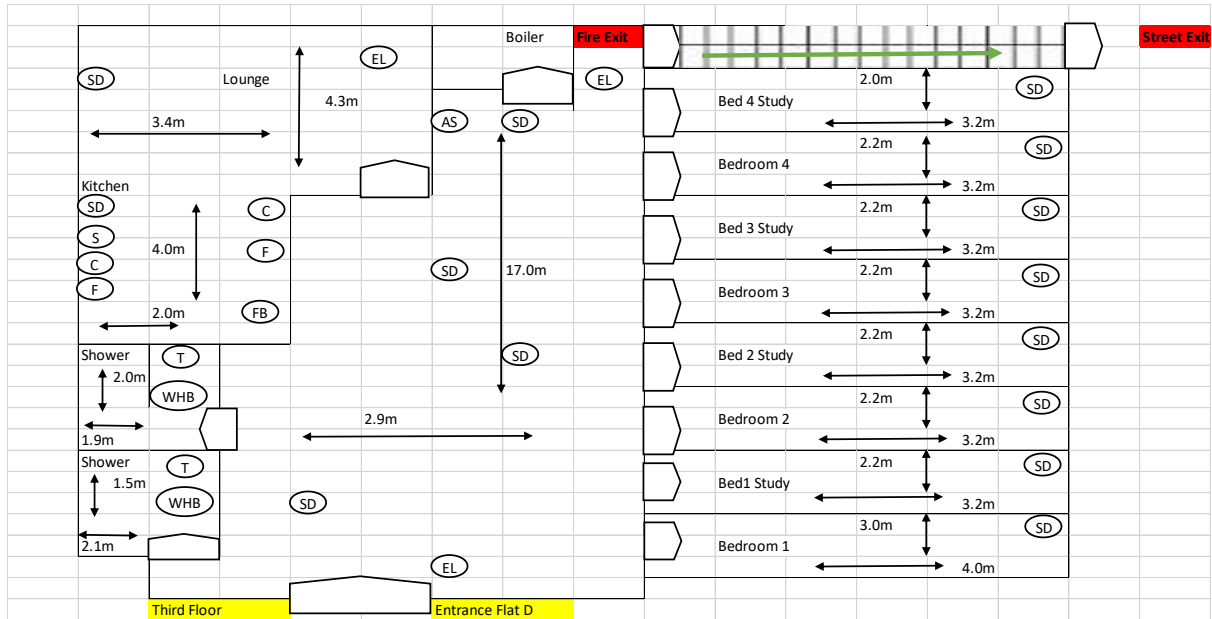

Flat D Millhouse Stoney Street Nottingham NG1 1LS

Key guide –

	Fire Door
	Emergency Lighting
	Smoke Detector
	Heat Detector
	Alarm Sounder
	Call Point
	Fire Blanket
	Water Extinguisher
	Foam Extinguisher
	Shower
	Water Closet
	Cooker
	Sink
	Fridge
	Bath
	Wash Hand Basin
	Fire Alarm Panel
	Door