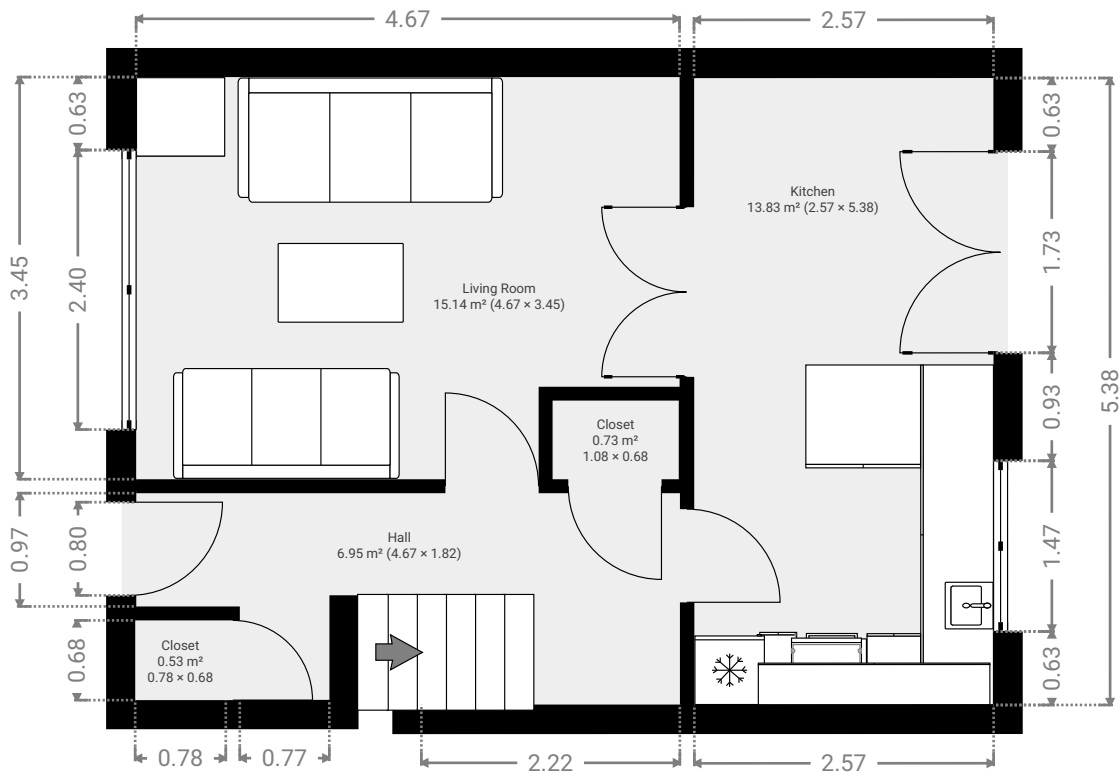

TOTAL AREA: 71.96 m² • LIVING AREA: 71.96 m² • FLOORS: 2 • ROOMS: 13

▼ Ground Floor

TOTAL AREA: 37.16 m² • LIVING AREA: 37.16 m² • ROOMS: 5

▼ 2nd Floor

TOTAL AREA: 34.79 m² • LIVING AREA: 34.79 m² • ROOMS: 8