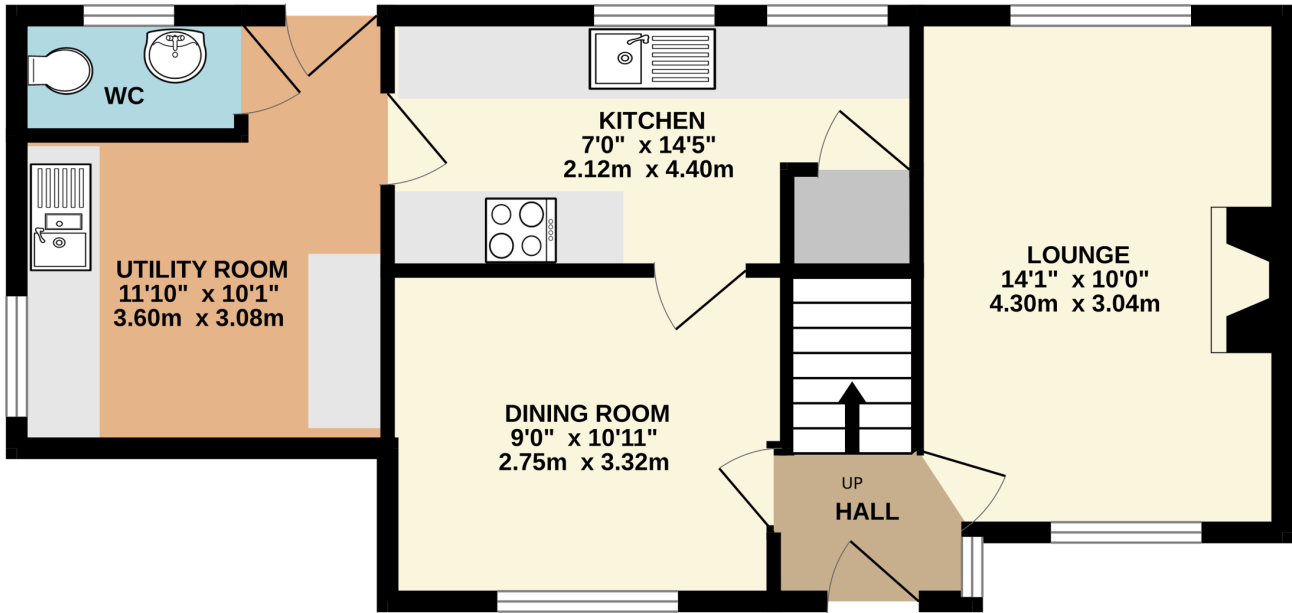

GROUND FLOOR  
487 sq.ft. (45.3 sq.m.) approx.

1ST FLOOR  
364 sq.ft. (33.8 sq.m.) approx.

TOTAL FLOOR AREA : 851 sq.ft. (79.1 sq.m.) approx.  
Measurements are approximate. Not to scale. Illustrative purposes only  
Made with Metropix ©2024