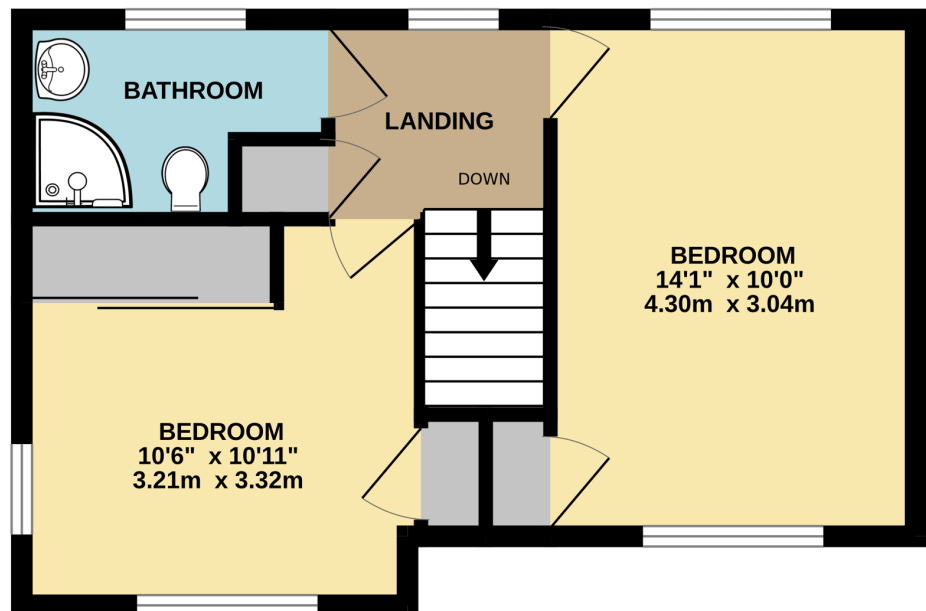

GROUND FLOOR  
487 sq.ft. (45.3 sq.m.) approx.

1ST FLOOR  
364 sq.ft. (33.8 sq.m.) approx.

TOTAL FLOOR AREA : 851 sq.ft. (79.1 sq.m.) approx.  
Measurements are approximate. Not to scale. Illustrative purposes only  
Made with Metropix ©2024