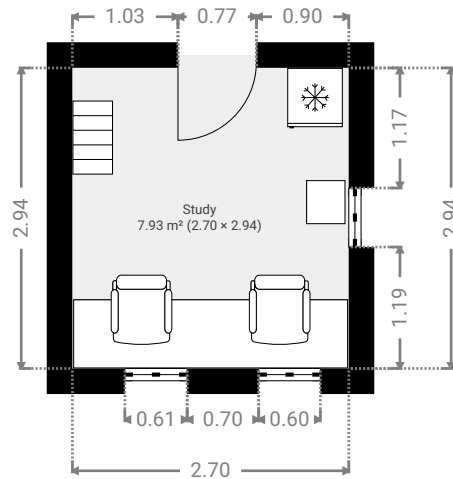

TOTAL AREA: 71.63 m² • LIVING AREA: 71.63 m² • FLOORS: 1 • ROOMS: 10

▼ 2nd Floor

TOTAL AREA: 71.63 m² • LIVING AREA: 71.63 m² • ROOMS: 10

1:74
Page 1/1