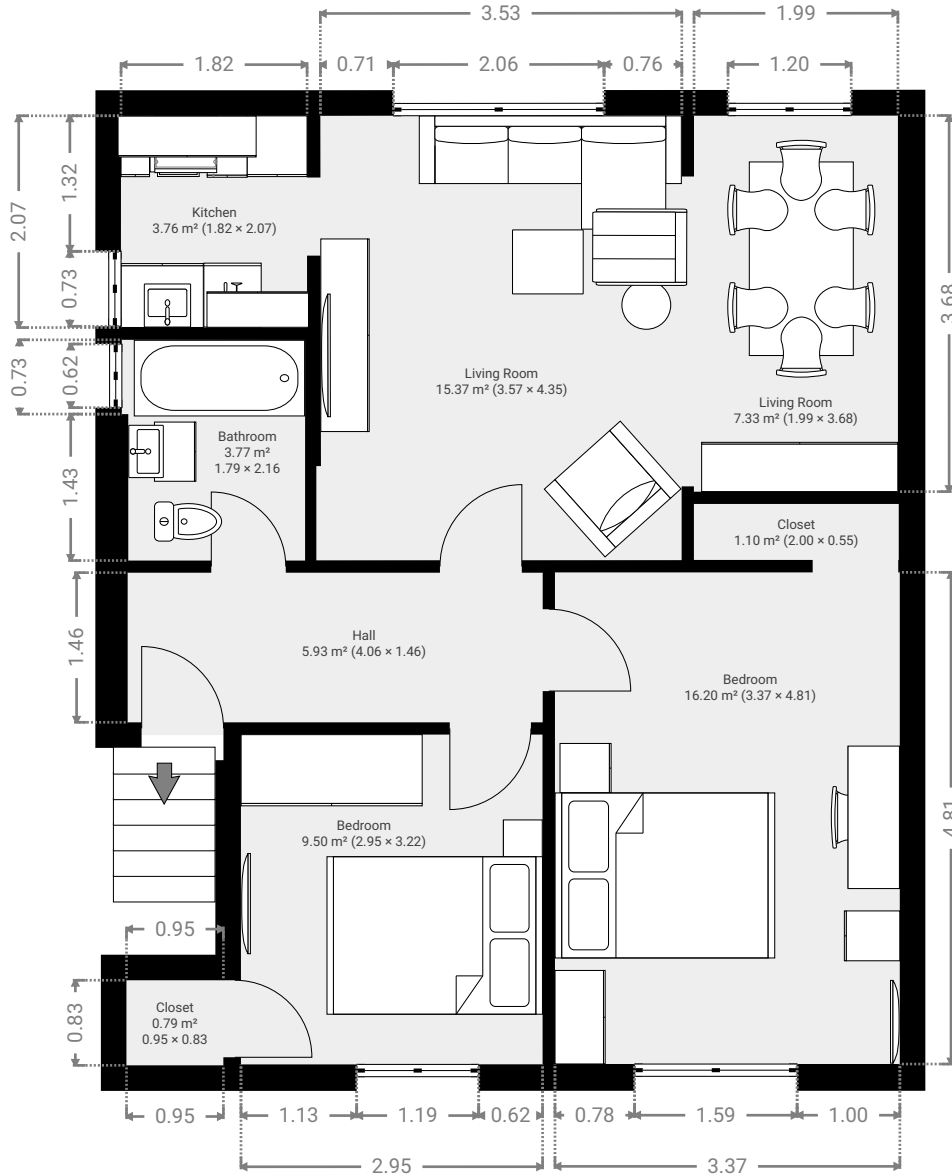

TOTAL AREA: 71.63 m² • LIVING AREA: 71.63 m² • FLOORS: 1 • ROOMS: 10

▼ 2nd Floor

TOTAL AREA: 71.63 m² • LIVING AREA: 71.63 m² • ROOMS: 10

1:74
Page 1/1