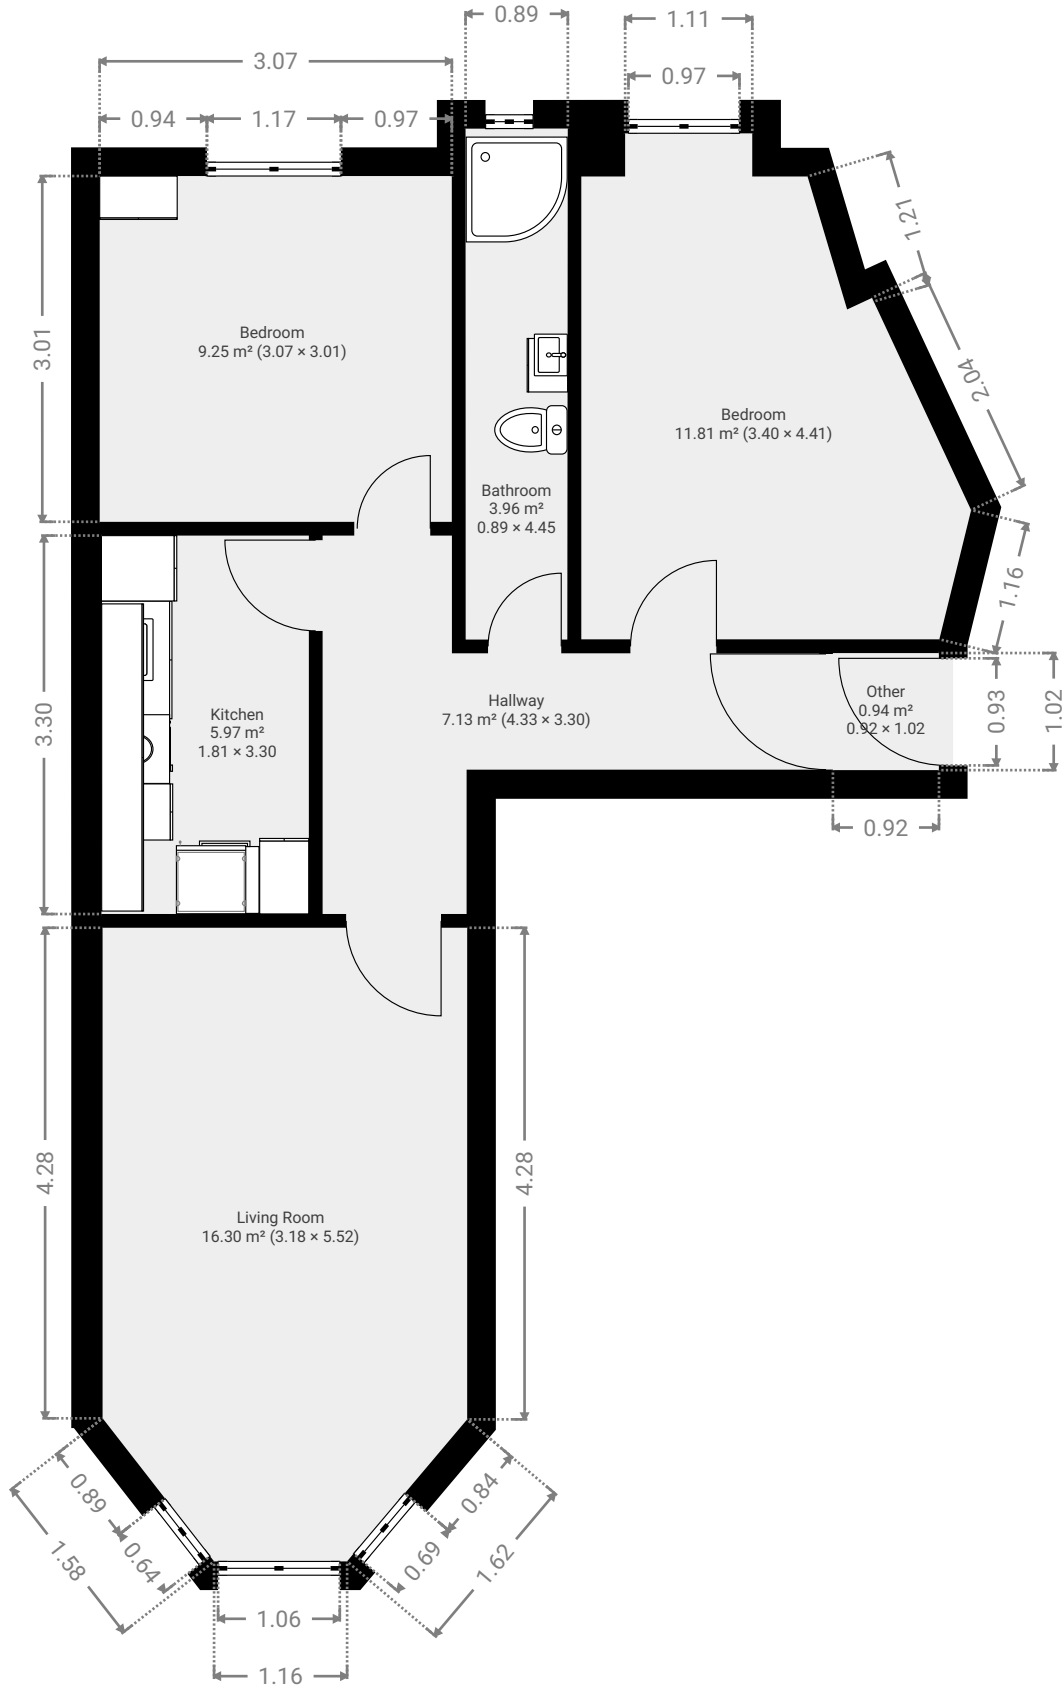

2 Wardlaw drive, 0/2

2 Wardlaw drive, 0/2
TOTAL AREA: 55.34 m² • LIVING AREA: 55.34 m² • FLOORS: 1 • ROOMS: 7

▼ Ground Floor

TOTAL AREA: 55.34 m² • LIVING AREA: 55.34 m² • ROOMS: 7

1:66

Page 1/1