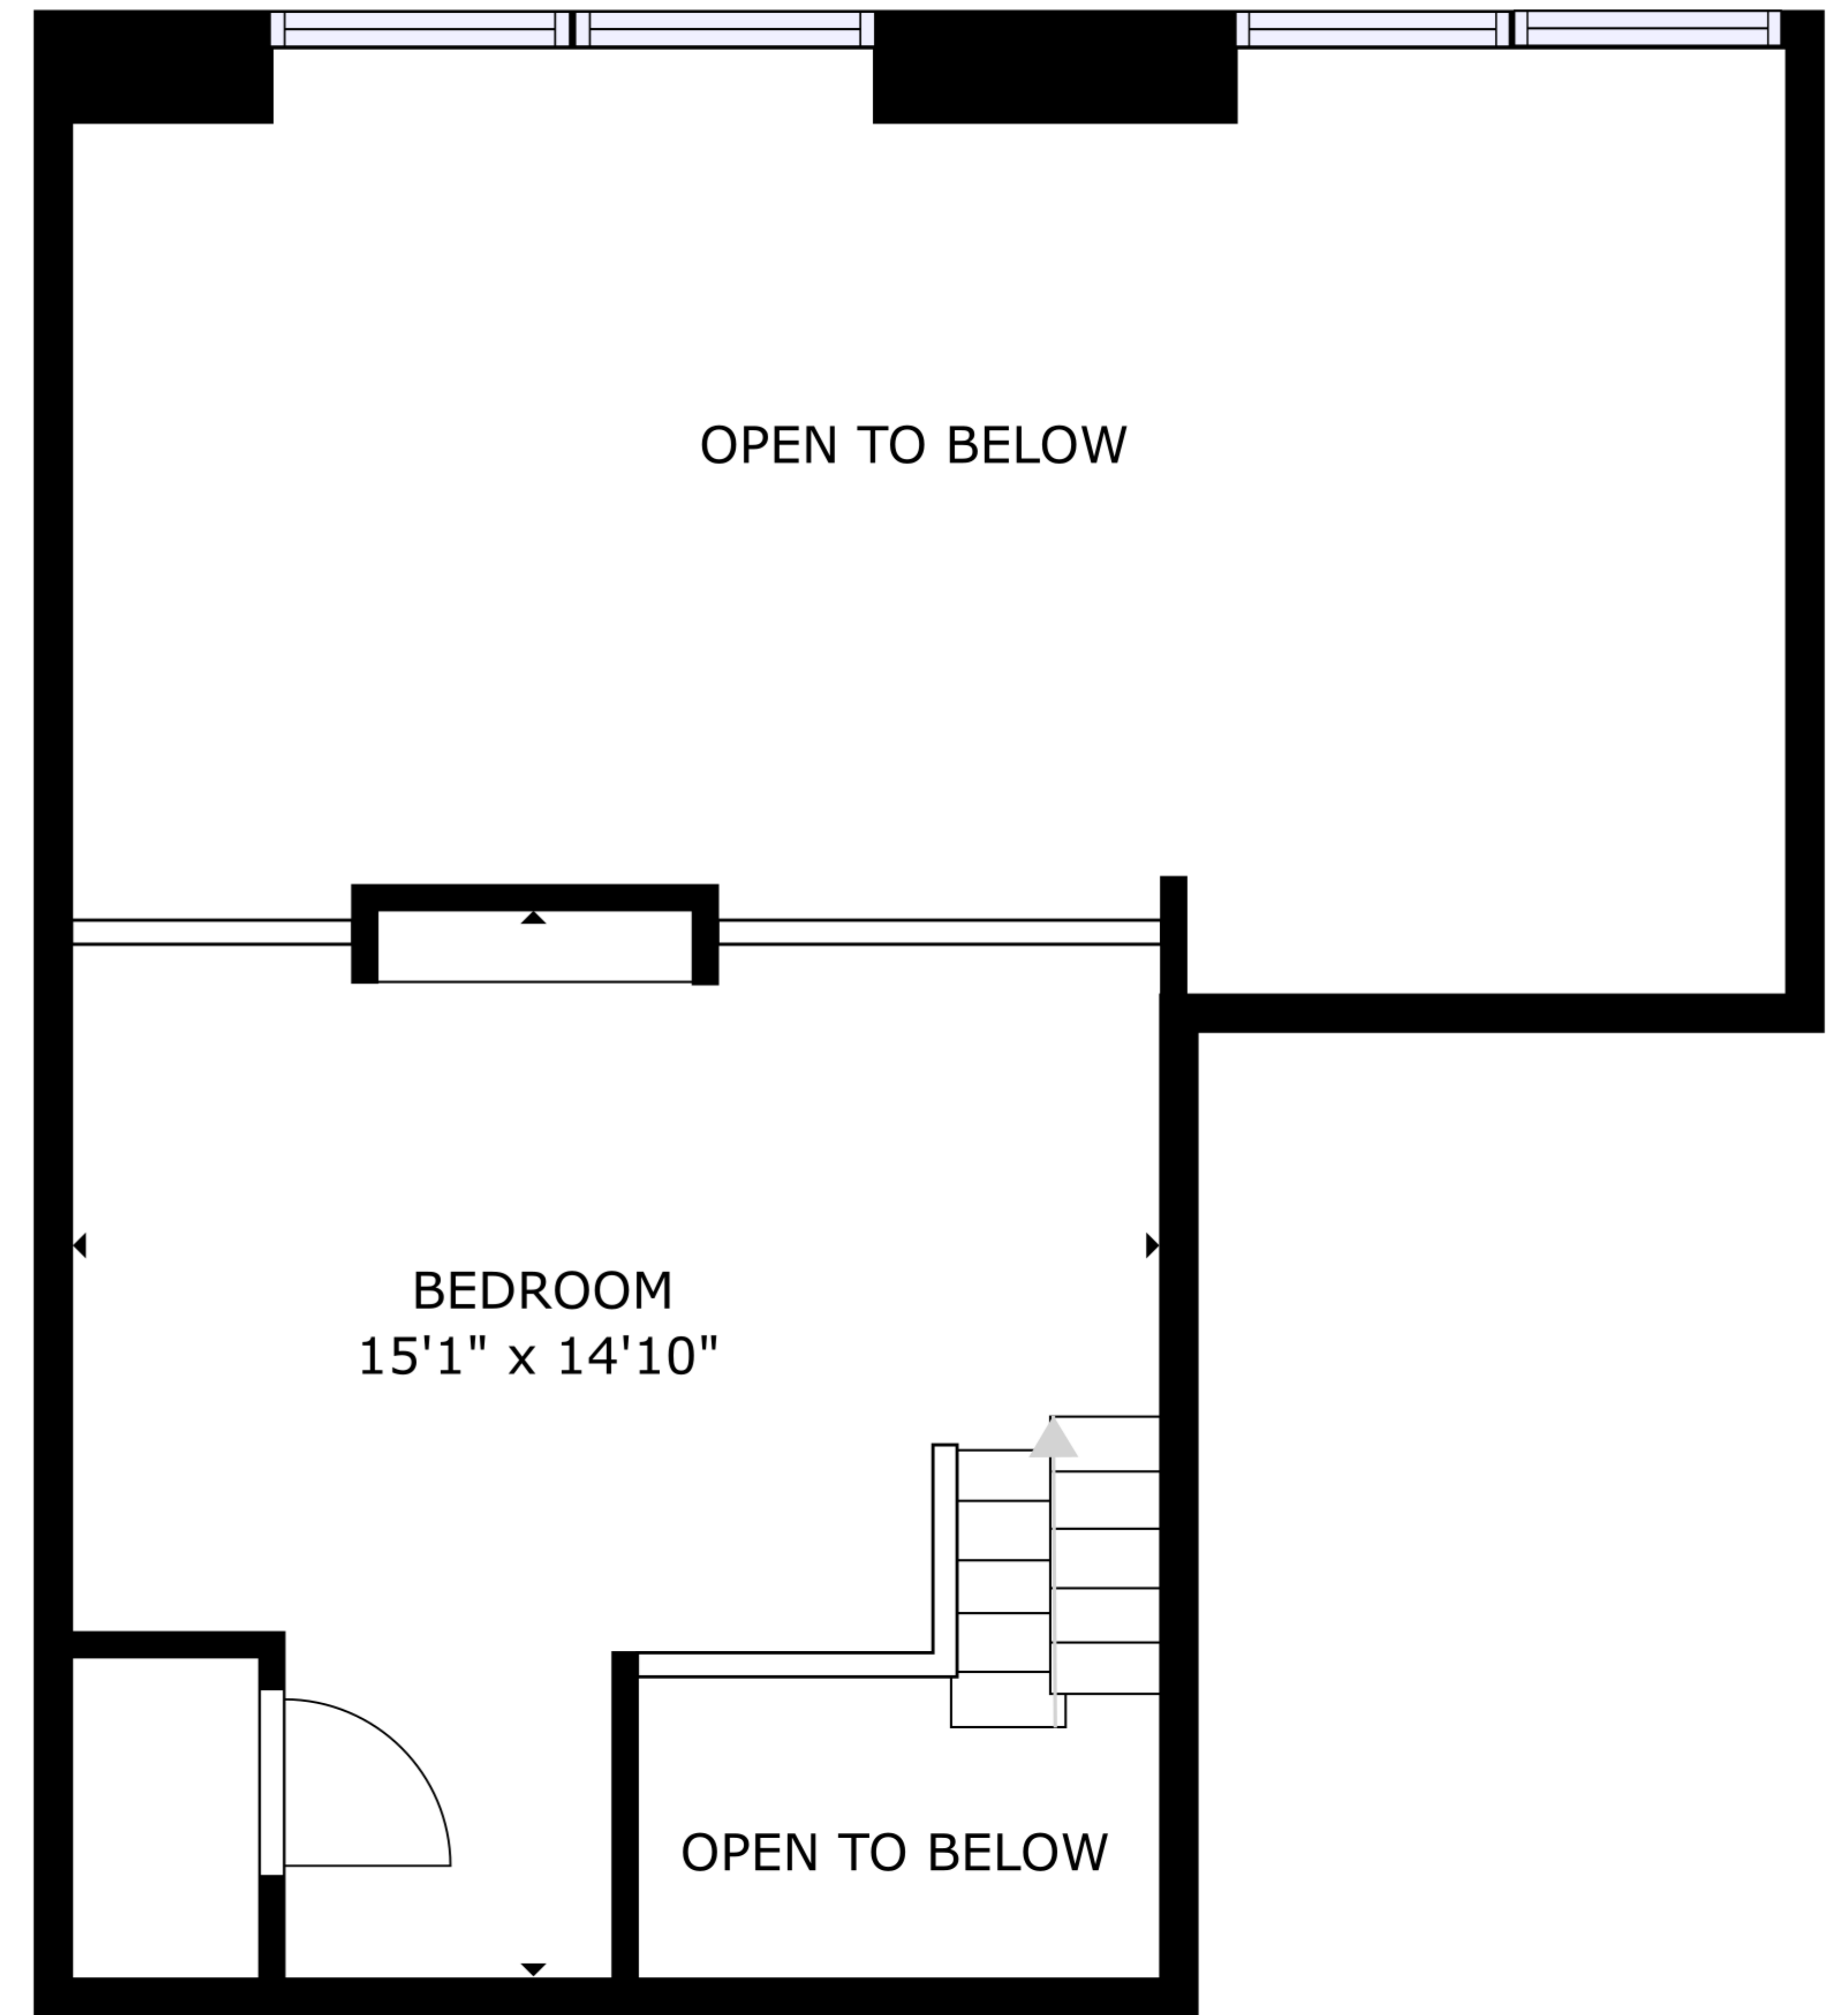

FLOOR 1

FLOOR 2

GROSS INTERNAL AREA
 FLOOR 1: 517 sq ft, FLOOR 2: 186 sq ft
 TOTAL: 703 sq ft
 SIZES AND DIMENSIONS ARE APPROXIMATE, ACTUAL MAY VARY.